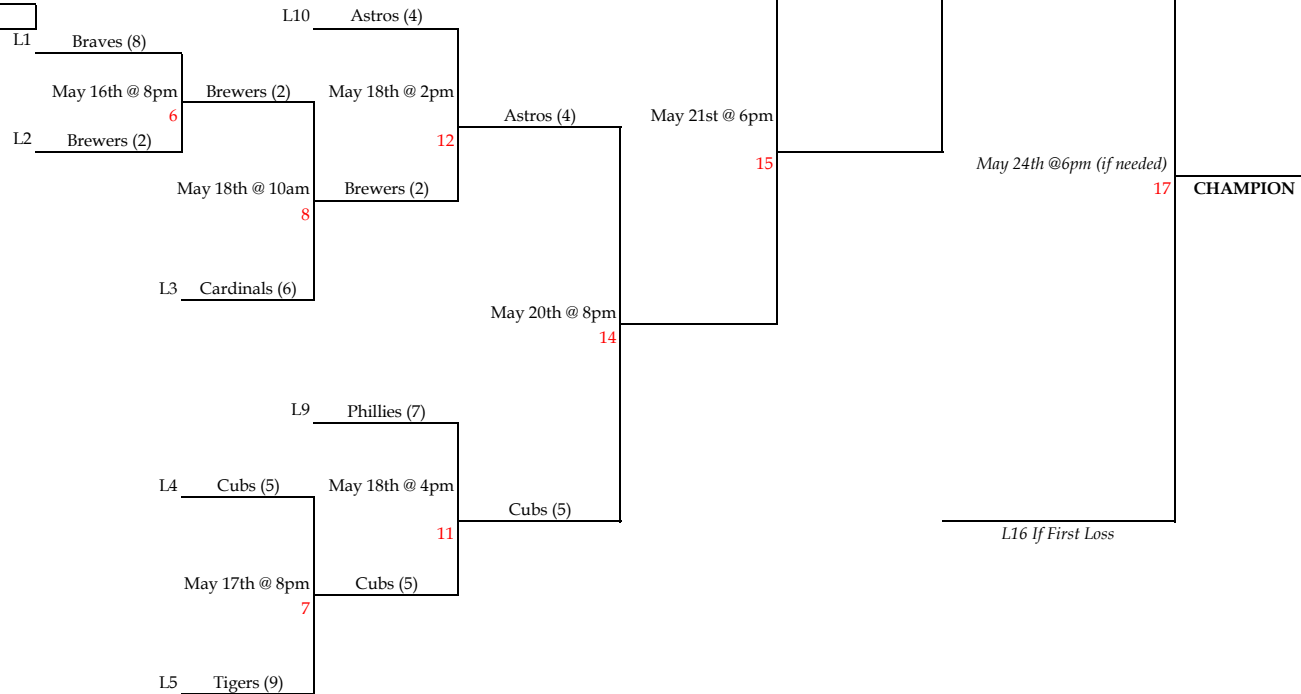

Majors End of Season Tournament

Tomball Little League
Spring 2019

Winner's Bracket

Eliminated
Braves
Tigers
Cardinals
Brewers
Phillies

Loser's Bracket

L16 If First Loss