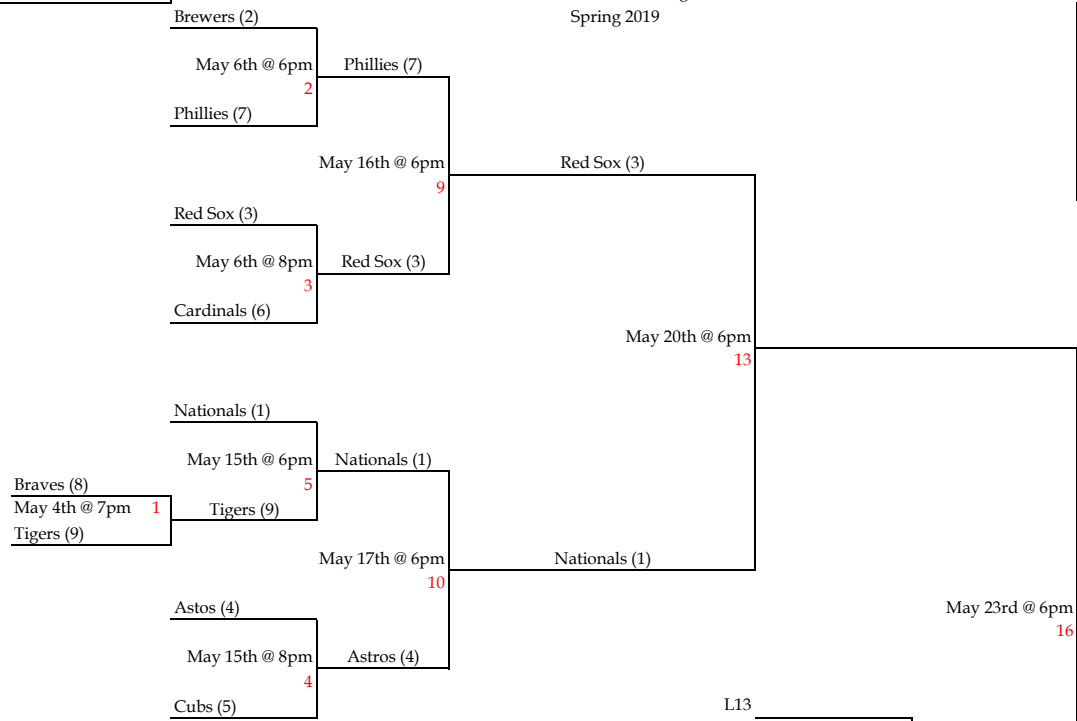

Majors End of Season Tournament

Tomball Little League
Spring 2019

Winner's Bracket

Eliminated
Braves
Tigers
Cardinals
Brewers
Phillies

Loser's Bracket

L16 If First Loss